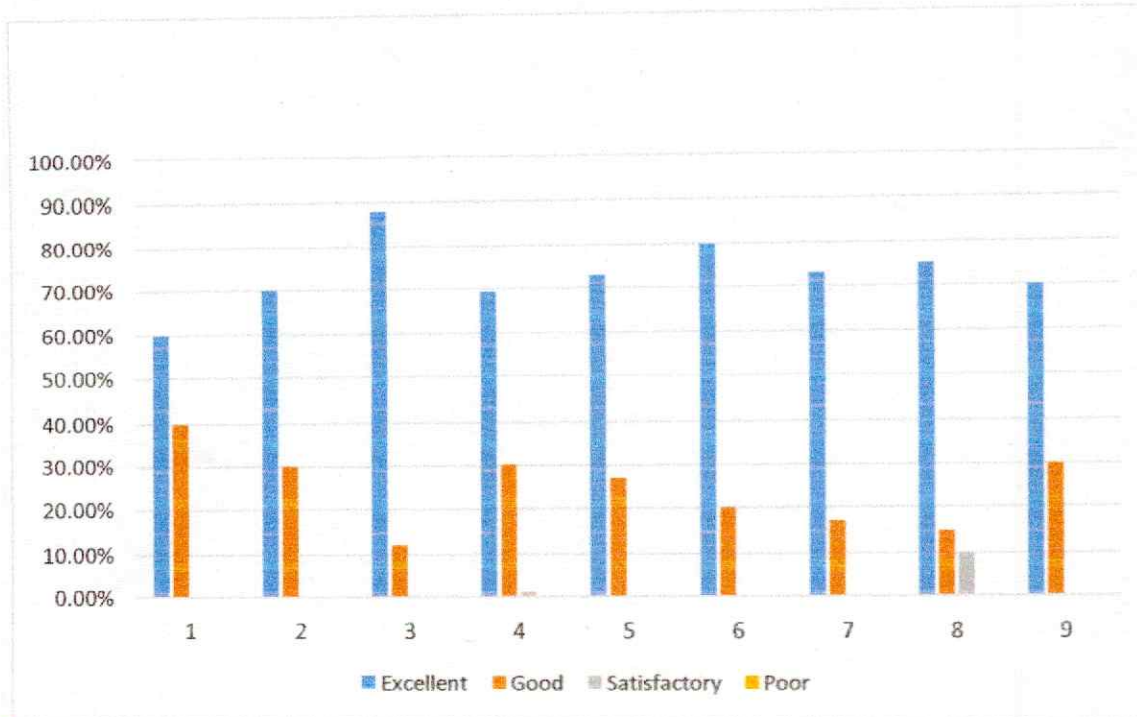

PSN INSTITUTE OF TECHNOLOGY & SCIENCE

Melathediyoor, Tirunelveli - 627 152

[Approved by AICTE & Affiliated to Anna University, NCC 5(TN) Battalion]

ACADEMIC YEAR-2022-23

EMPLOYEE FEEDBACK ANALYSIS

Dr. M. KATHIRVEL, B.E., M.B.A., M.E., Ph.D.
PRINCIPAL,
PSN Institute of Technology and Science
Melathediyoor, Tirunelveli - 627 152